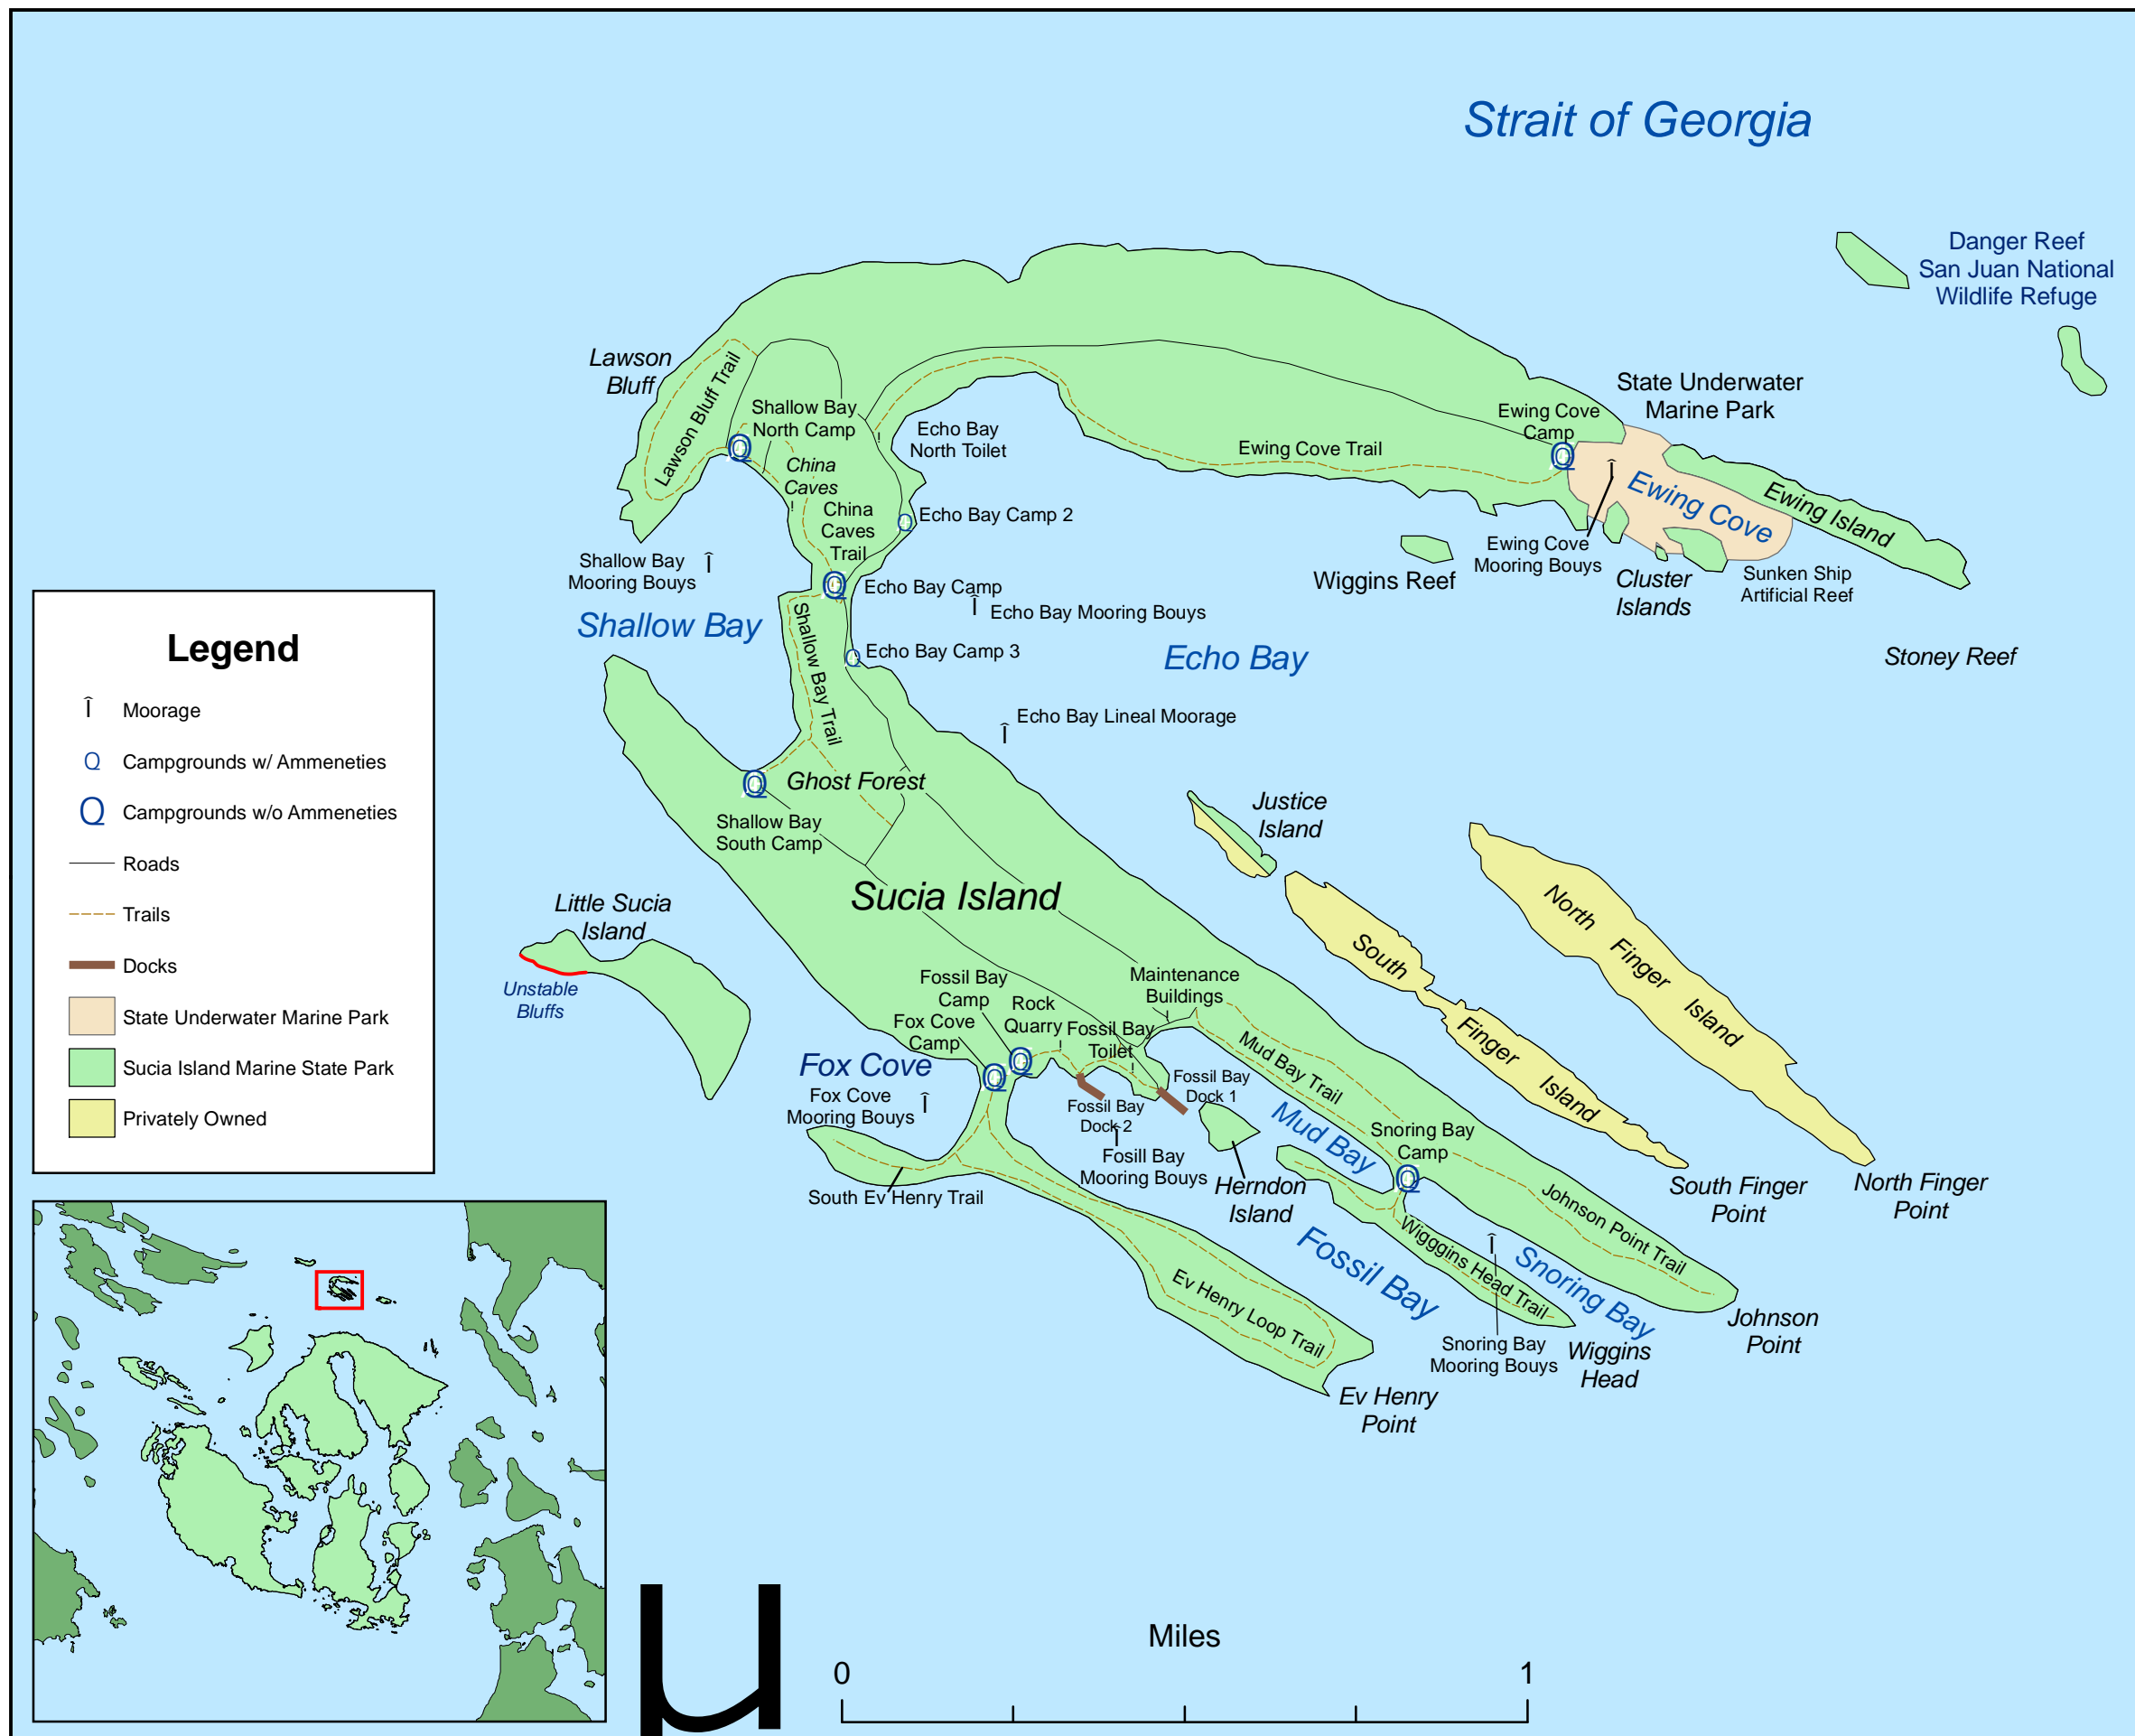

Sucia Island State Marine Park

- ## Campground Ameneties
- Echo Bay Camp
 - Picnic Shelter
 - Ewing Cove Camp:
 - Toilet
 - Toilet
 - Water (Seasonal)
 - Fossil Bay Camp:
 - Group Camping
 - Picnic Shelter
 - Toilet
 - Water (Seasonal)
 - Fox Cove Camp:
 - Picnic Area
 - Toilet
 - Water (Seasonal)
 - Shallow Bay North Camp:
 - Group Camping
 - Picnic Shelter
 - Toilet
 - Water (Seasonal)
 - Shallow Bay South Camp:
 - Toilet
 - Snoring Bay Camp:
 - Toilet